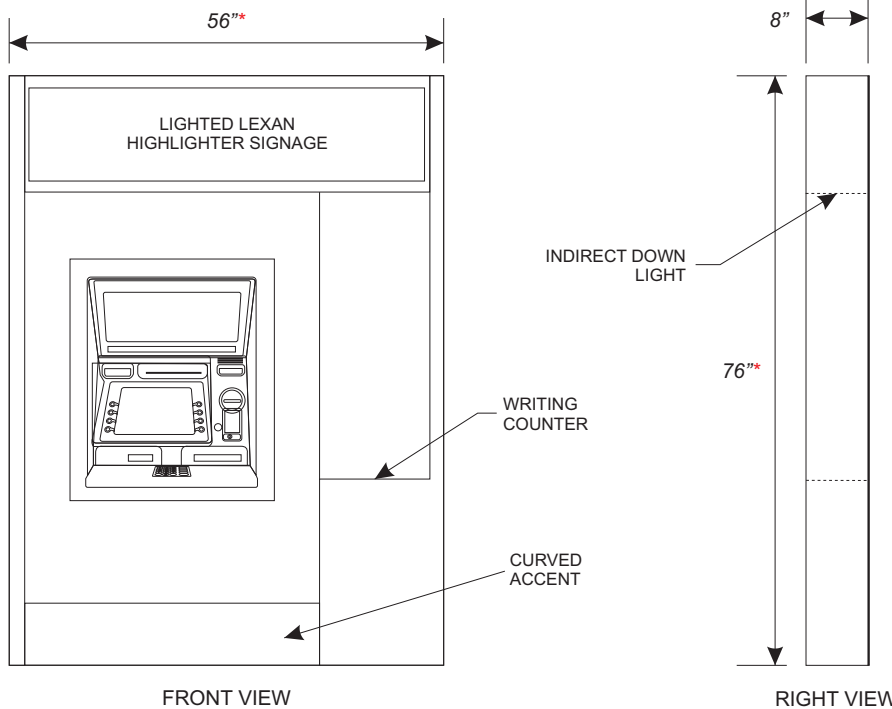

H690

Walk-up
Aluminum
Surround

NCR

- 5874
- 5875
- 6676
- 5884
- 5885
- 5886
- 5887
- 6625
- 6626
- 6634 Walk-up

Option Shown:
Marketing Panels
Waste Receptacle

Features:
Aluminum Construction
Automotive Paint with
Clear Coat Finish
Back Lit Sign
Indirect Down Light
Writing Counter
Attractive Curved Accent
Can Be Customized
To Any Size
Can be ordered with
ATM on left or right

*CUSTOM SIZES AVAILABLE