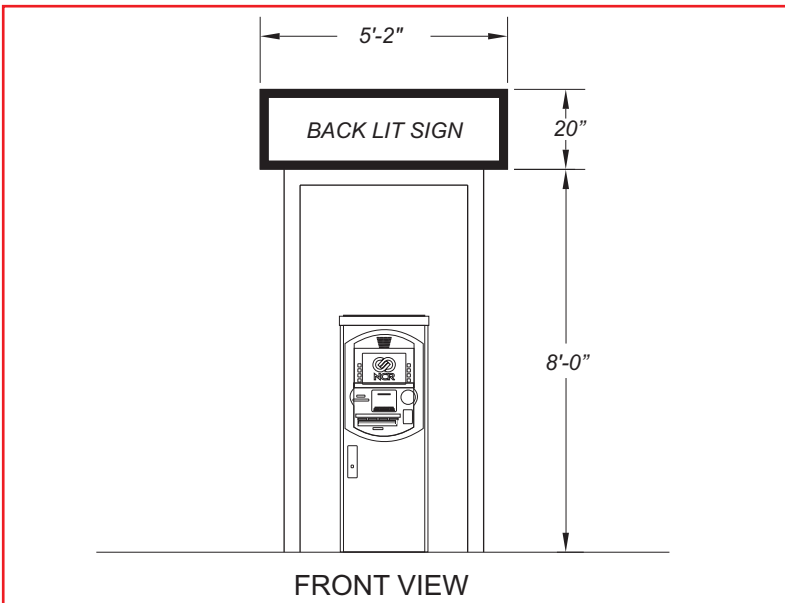

Options Shown:
H398 Topper

H584-Mini

4 Column
Canopy

NCR
5871

Standard Features:

Back lit Signs
on 4 Sides

High Strength
Steel Columns

Automotive Paint
with High Gloss
Clear Coat Finish

Metal Halide
Downlight

STANDARD CANOPY CLEARANCE 8'-0"