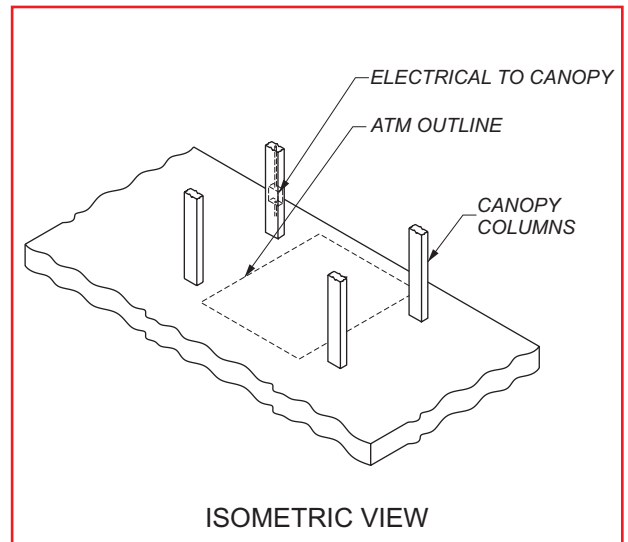

Options Shown:
H398 Topper

H584-Mini

4 Column
Canopy

NCR
5871

Standard Features:

Back lit Signs
on 4 Sides

High Strength
Steel Columns

Automotive Paint
with High Gloss
Clear Coat Finish

Metal Halide
Downlight

STANDARD CANOPY CLEARANCE 8'-0"