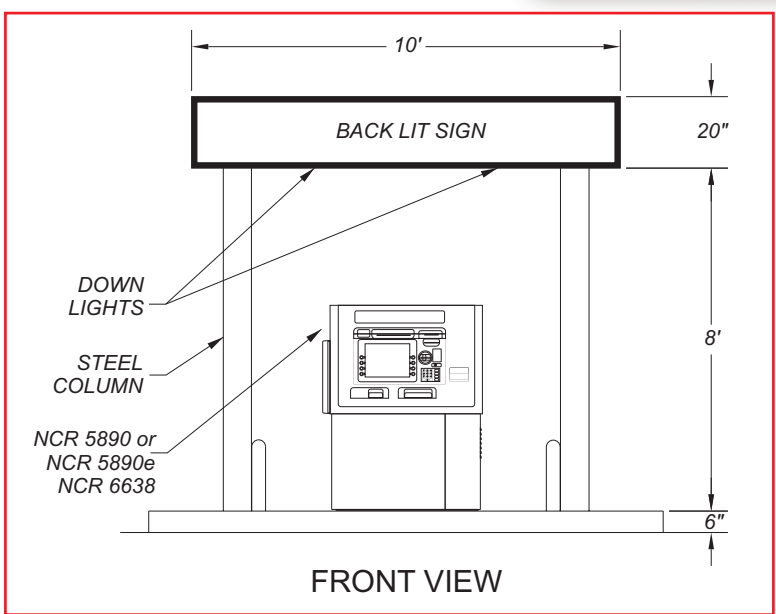

Options Shown:
Round Corners
Fascia Display Decal

H580

Drive Under
Canopy

NCR
5890
5890e
6638

Options Shown:
H399
Fascia Display Decal

Standard Features:
Unitized Steel Construction
Automotive Paint with
High Gloss Clear Coat Finish
Metal Halide Downlighting
Prewired Electrical System

STANDARD CANOPY CLEARANCE 8'-6"