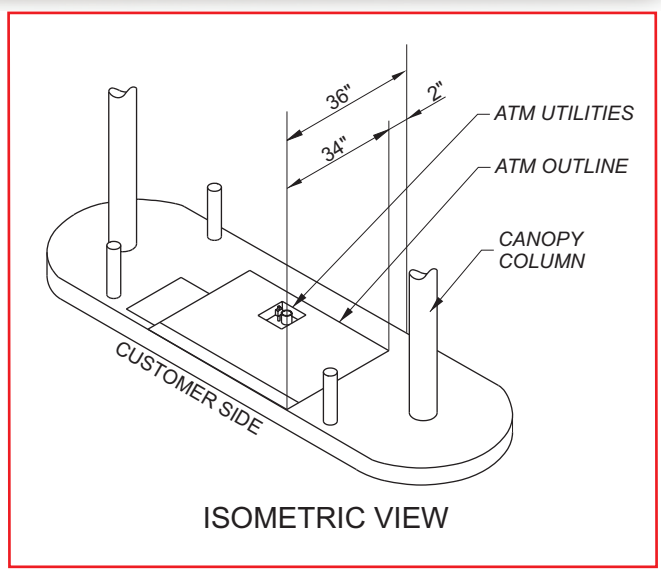

Options Shown:
Round Corners
Fascia Display Decal

H580

Drive Under
Canopy

NCR
5890
5890e
6638

Options Shown:
H399
Fascia Display Decal

Standard Features:
Unitized Steel Construction
Automotive Paint with
High Gloss Clear Coat Finish
Metal Halide Downlighting
Prewired Electrical System

STANDARD CANOPY CLEARANCE 8'-6"