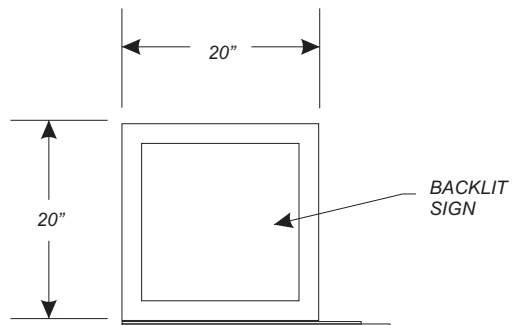

H398 Sign Topper

NCR
5871

Standard Features:
 Aluminum Construction
 Automotive Paint with High Gloss Clear Coat Finish
 Backlit Signs on 4 Sides

SIDE VIEW

FRONT VIEW