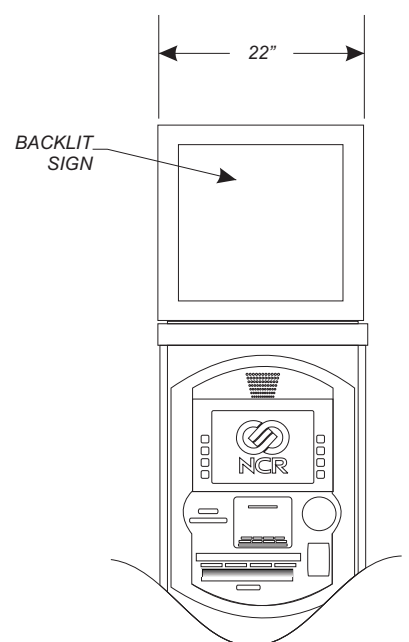

H398 Sign Topper

NCR
5871

Standard Features:
 Aluminum Construction
 Automotive Paint with High Gloss Clear Coat Finish
 Backlit Signs on 4 Sides

SIDE VIEW

FRONT VIEW