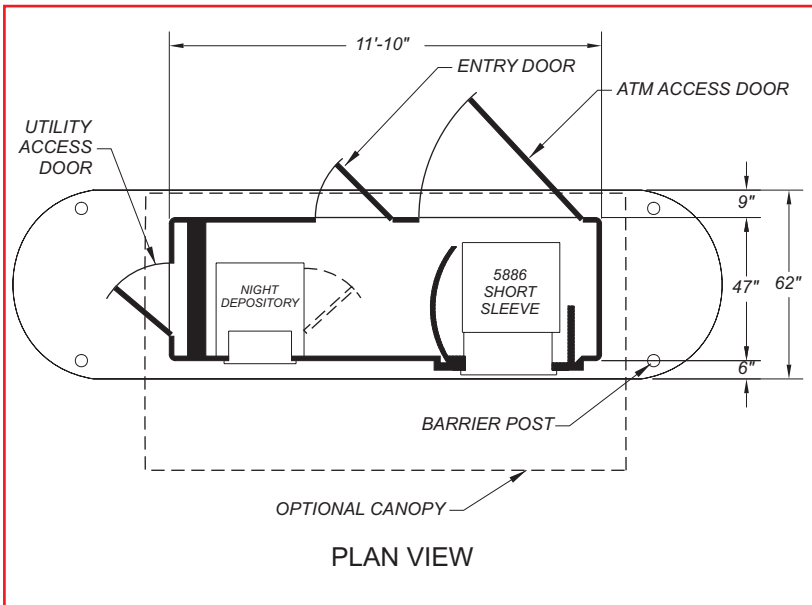

H3450

47" Slimline
Drive-up Kiosk
Extended for
Night Depository

NCR
6634

Options Shown:
Backlit Canopy
with Round Corners

Options Shown:
Backlit Canopy
with Square Corners

Standard Features:
Unitized Steel Construction
Automotive Paint with
High Gloss Clear Coat Finish
Auto switch Heat & Cool
Prewired Electrical System
Secure Service Environment
Lifetime Turntable Warranty

STANDARD CANOPY CLEARANCE 9'-0"