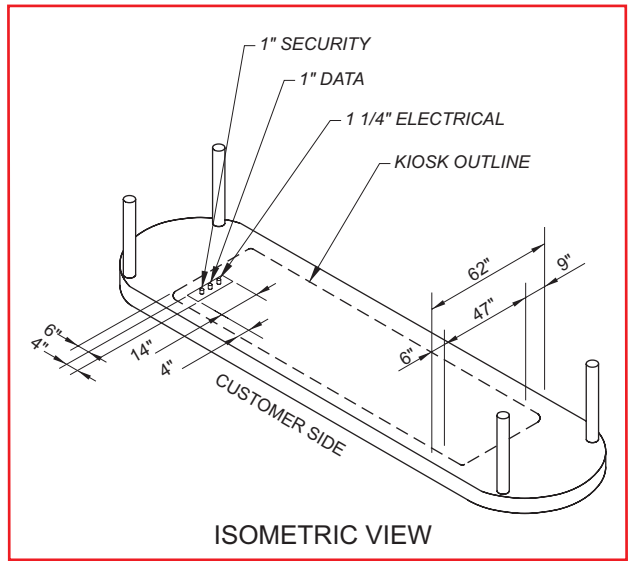

H3450

47" Slimline
Drive-up Kiosk
Extended for
Night Depository

NCR
6634

Options Shown:
Backlit Canopy
with Round Corners

Options Shown:
Backlit Canopy
with Square Corners

Standard Features:
Unitized Steel Construction
Automotive Paint with
High Gloss Clear Coat Finish
Auto switch Heat & Cool
Prewired Electrical System
Secure Service Environment
Lifetime Turntable Warranty

STANDARD CANOPY CLEARANCE 9'-0"