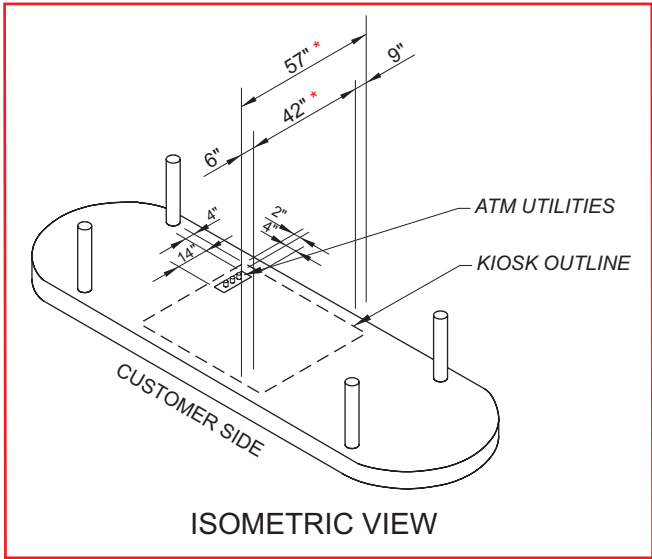

STANDARD CANOPY CLEARANCE 8'-6"