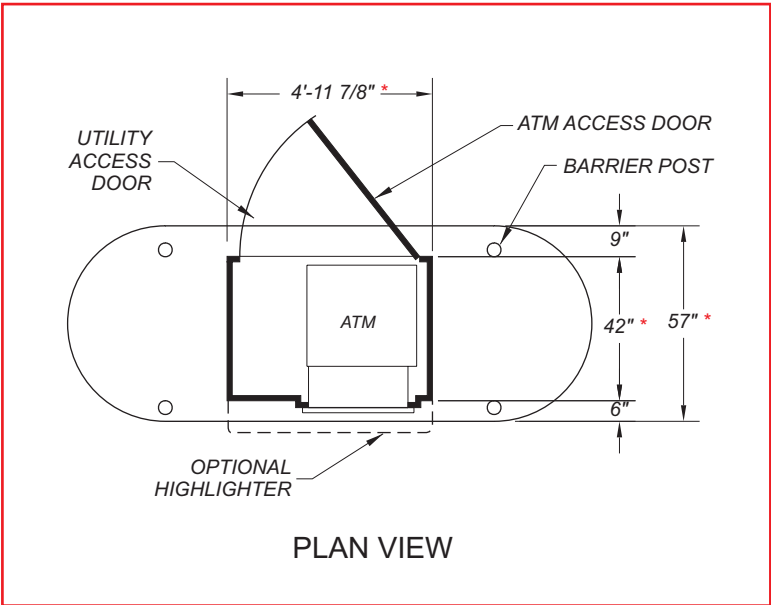

**Options Shown:**  
Backlit Canopy  
with Square Corners

STANDARD CANOPY CLEARANCE 8'-6"