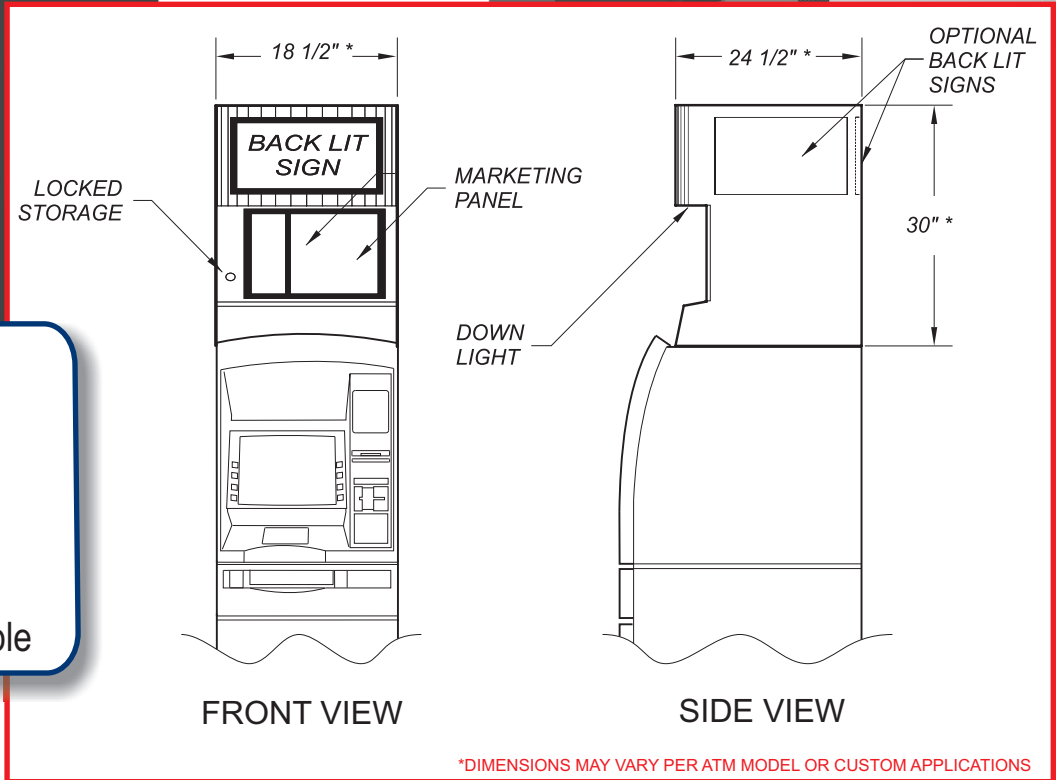

B4365

Sign Storage
Topper

- NCR
- 5670
- 5674
- 5870
- 5874
- 5877
- 5877 Solo
- MCD
- Easy Point ATMs
- 6622

B4366

Sign Storage
Topper

- NCR
- 5675
- 5875
- 6632
- 6676

Features:
 Back lit Sign
 Marketing Area
 Locked Storage
 Ventilation Fan
 Power Strip
 Custom Sizes Available

*DIMENSIONS MAY VARY PER ATM MODEL OR CUSTOM APPLICATIONS