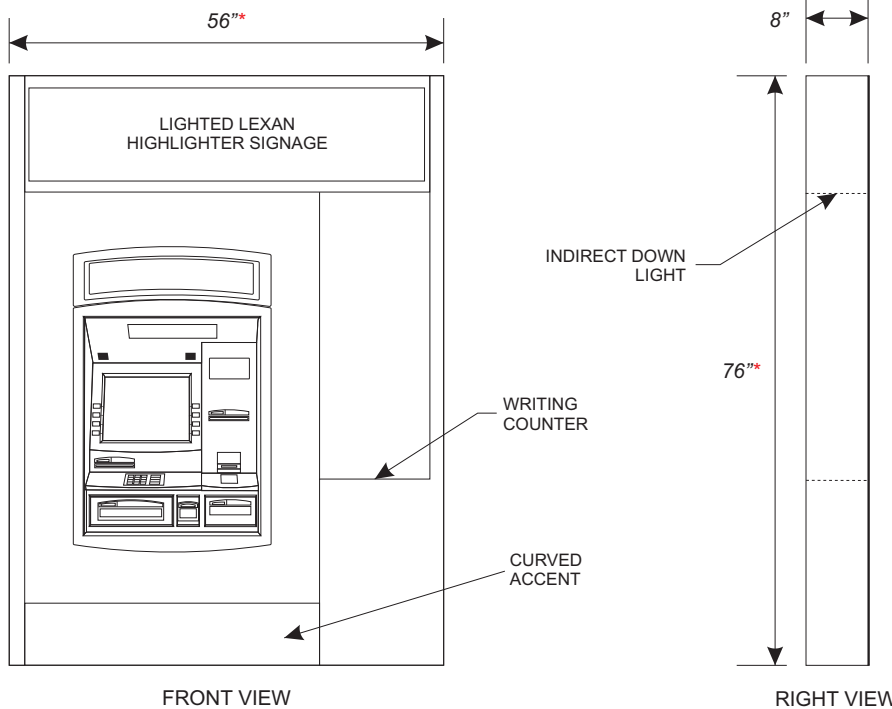

# H690

Walk-up  
Aluminum  
Surround

- Diebold**  
1062ix  
1064i  
1071ix  
1072i  
1072ix  
1073i  
1073ix  
1077ix  
**Opteva** 500  
Opteva 560  
Opteva 562  
Opteva 720  
Opteva 760

**Option Shown:**  
Marketing Panels  
Waste Receptacle

**Features:**  
Aluminum Construction  
Automotive Paint with  
Clear Coat Finish  
Back Lit Sign  
Indirect Down Light  
Writing Counter  
Attractive Curved Accent  
Can Be Customized  
To Any Size  
Can be ordered with  
ATM on left or right