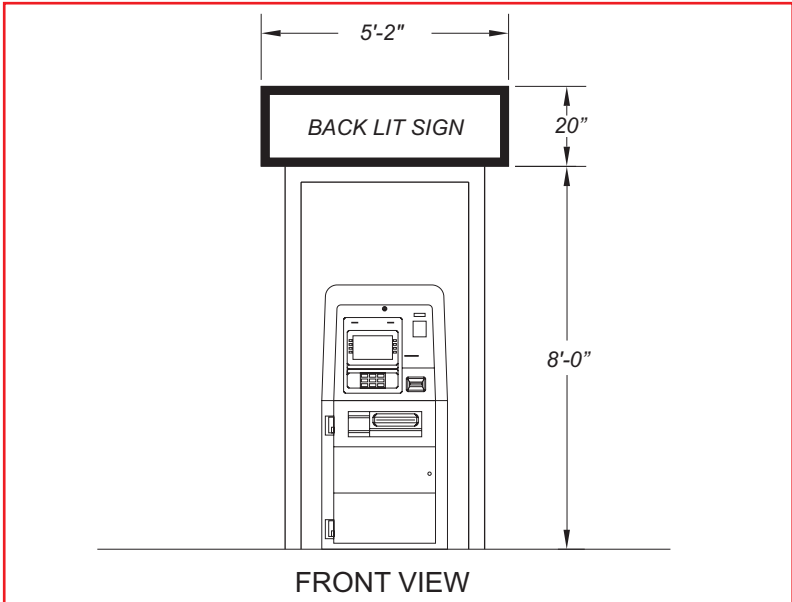

H584-Mini

4 Column
Canopy

Diebold
1075ix Walk-up

Options Shown:
H575 Topper

Standard Features:

- High Strength Steel Columns
- Automotive Paint with High Gloss Clear Coat Finish
- Metal Halide Downlight

STANDARD CANOPY CLEARANCE 8'-0"