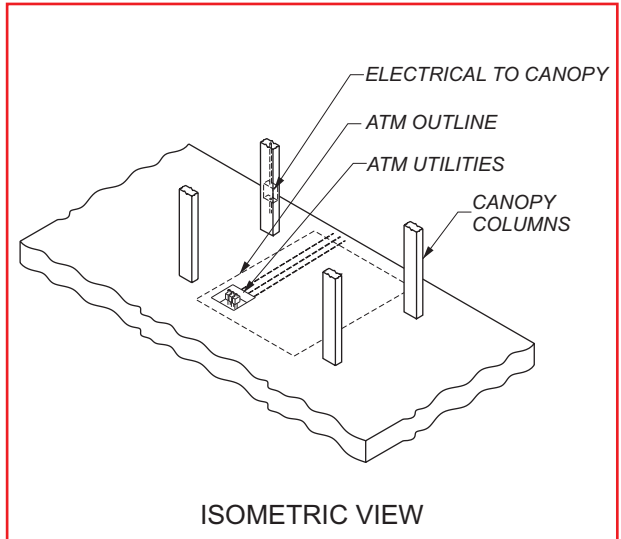

H584-Mini

4 Column
Canopy

Diebold
1075ix Walk-up

Options Shown:
H575 Topper

Standard Features:

- High Strength Steel Columns
- Automotive Paint with High Gloss Clear Coat Finish
- Metal Halide Downlight

STANDARD CANOPY CLEARANCE 8'-0"