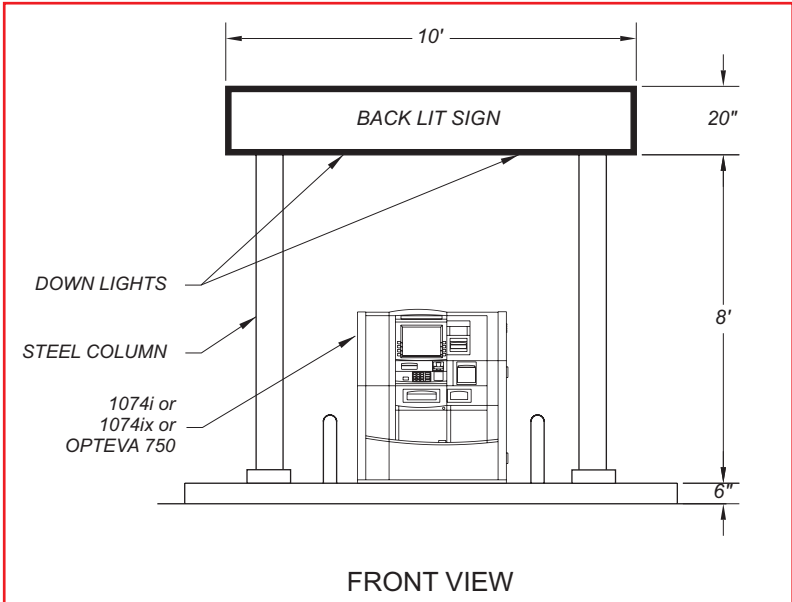

# H580

2 Column  
 Canopy

[WWW.TMSDESIGN.COM](http://WWW.TMSDESIGN.COM)

Diebold  
 1074i  
 1074ix  
 1075ix Walk-up  
 Opteva 750

**Options Shown:**  
 H399 Sign Topper

**Standard Features:**

- High Strength Steel Columns
- Automotive Paint with High Gloss Clear Coat Finish
- Metal Halide Downlights

STANDARD CANOPY CLEARANCE 8'-6"