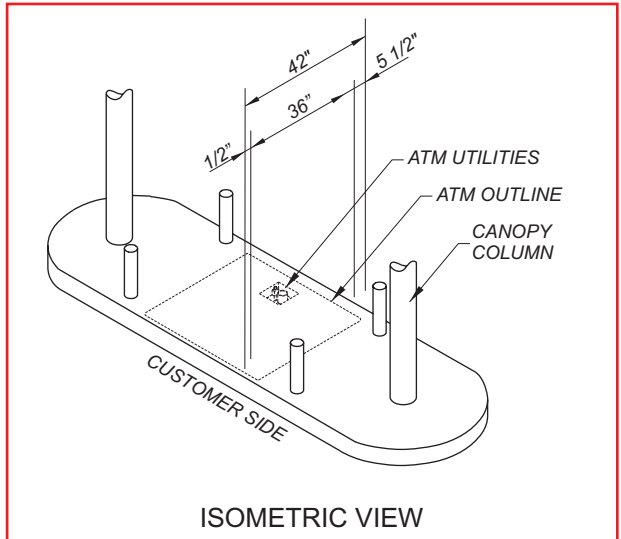

# H580

2 Column  
 Canopy

[WWW.TMSDESIGN.COM](http://WWW.TMSDESIGN.COM)

Diebold  
 1074i  
 1074ix  
 1075ix Walk-up  
 Opteva 750

**Options Shown:**  
 H399 Sign Topper

**Standard Features:**

- High Strength Steel Columns
- Automotive Paint with High Gloss Clear Coat Finish
- Metal Halide Downlights

STANDARD CANOPY CLEARANCE 8'-6"