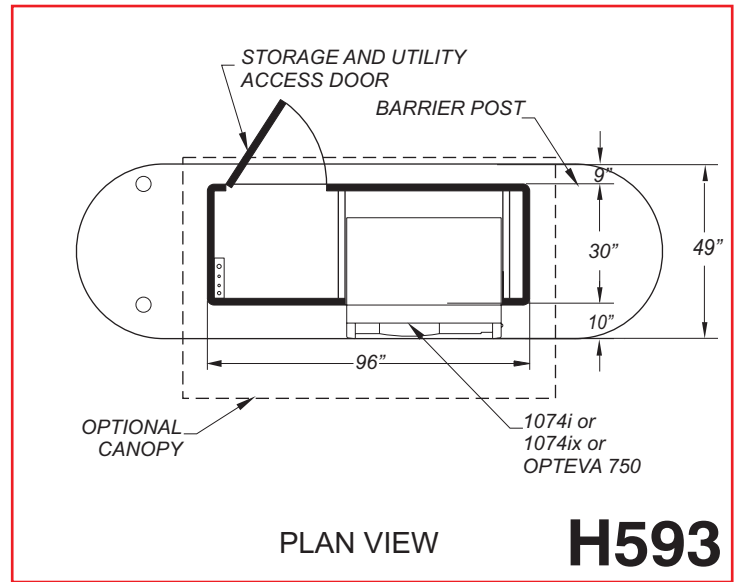

**H500**  
Marketing Kiosk

**H593**  
Environmentally  
Controlled  
Storage Kiosk  
(with Heat & AC)

Diebold  
1074i  
1074ix  
Opteva 750

**Options Shown:**  
Backlit Highlighter

**Options Shown:**  
Backlit Canopy  
with Round Corners

**Standard Features:**  
Unitized Steel Construction  
Automotive Paint with  
High Gloss  
Clear Coat Finish  
Utility Storage Cabinet

STANDARD CANOPY CLEARANCE 8'-6"