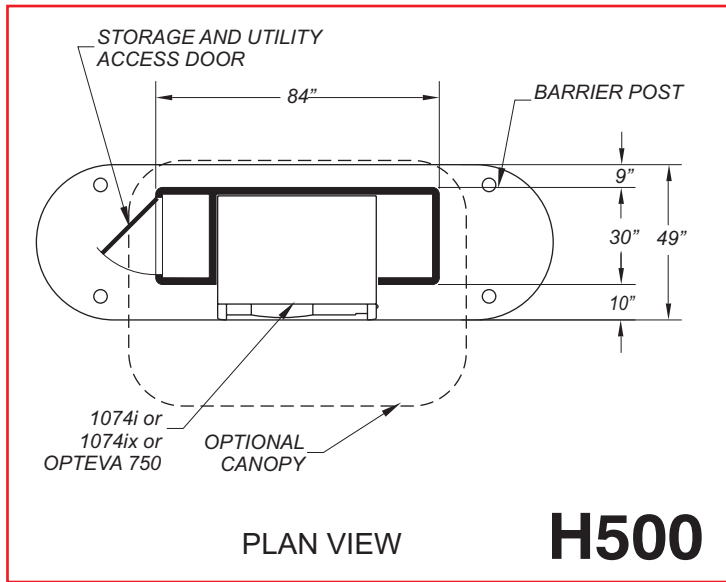

**H500**  
Marketing Kiosk

**H593**  
Environmentally  
Controlled  
Storage Kiosk  
(with Heat & AC)

Diebold  
1074i  
1074ix  
Opteva 750

**Options Shown:**  
Backlit Highlighter

**Options Shown:**  
Backlit Canopy  
with Round Corners

**Standard Features:**  
Unitized Steel Construction  
Automotive Paint with  
High Gloss  
Clear Coat Finish  
Utility Storage Cabinet

STANDARD CANOPY CLEARANCE 8'-6"