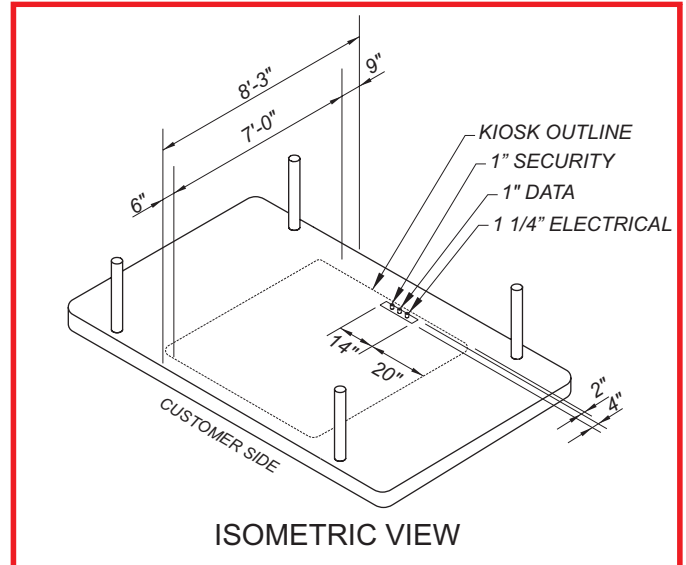

Options Shown:
20" Backlit Canopy with Round Corners

Standard Features:
Unitized Steel Construction
Automotive Paint with High Gloss Clear Coat Finish
Auto switch Heat & Cool
Prewired Electrical System
Secure Service Environment

H100
7' x 7'
Walk-up Kiosk

Diebold
1071ix
1072i
1072ix
Opteva 560
Opteva 562
Opteva 760

Options Shown:
Additional Color
20" Backlit Canopy with Round Corners

STANDARD CANOPY CLEARANCE 8'-2" TO 8'-6"