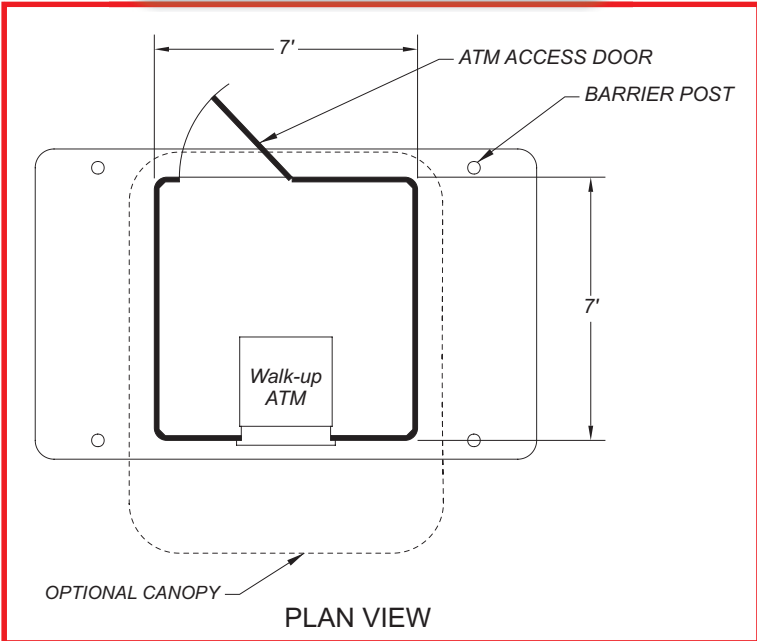

Options Shown:
20" Backlit Canopy with Round Corners

Standard Features:
Unitized Steel Construction
Automotive Paint with High Gloss Clear Coat Finish
Auto switch Heat & Cool
Prewired Electrical System
Secure Service Environment

H100
7' x 7'
Walk-up Kiosk

Diebold
1071ix
1072i
1072ix
Opteva 560
Opteva 562
Opteva 760

Options Shown:
Additional Color
20" Backlit Canopy with Round Corners

STANDARD CANOPY CLEARANCE 8'-2" TO 8'-6"