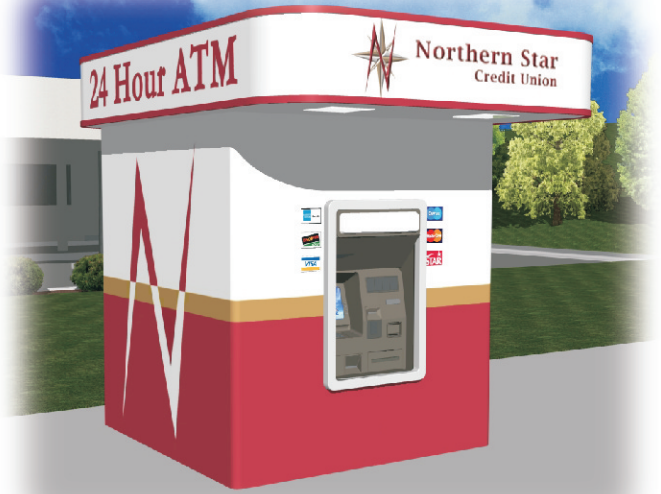

Options Shown:
20" Backlit Canopy with Round Corners

Standard Features:
Unitized Steel Construction
Automotive Paint with High Gloss Clear Coat Finish
Auto switch Heat & Cool
Prewired Electrical System
Secure Service Environment

H100
7' x 7'
Walk-up Kiosk

Diebold
1071ix
1072i
1072ix
Opteva 560
Opteva 562
Opteva 760

Options Shown:
Additional Color
20" Backlit Canopy with Round Corners

STANDARD CANOPY CLEARANCE 8'-2" TO 8'-6"