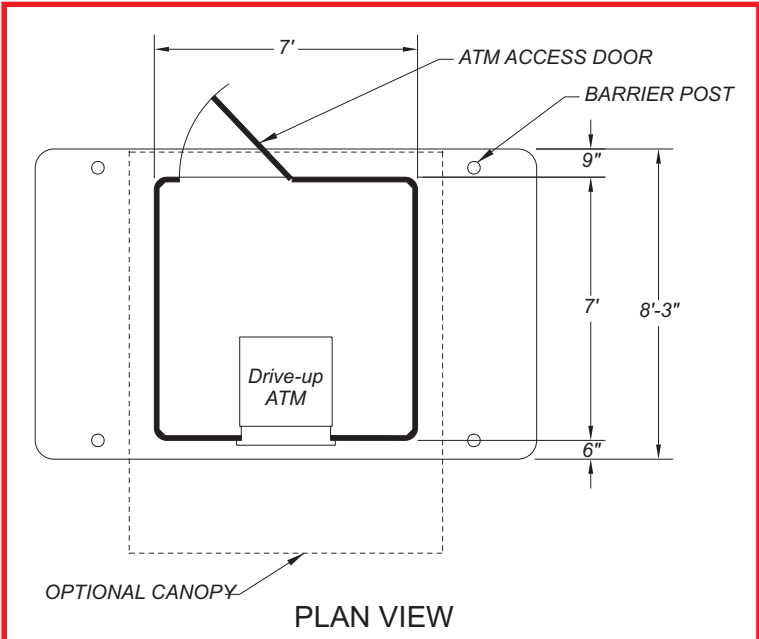

Options Shown:
20" Backlit Canopy with Round Corners

H100

7' x 7'
Drive-up Kiosk

Diebold
1073i
1073ix
1077ix
Opteva 740

Options Shown:
20" Backlit Canopy with Square Corners
Custom Digitally Printed Signs

Standard Features:
Unitized Steel Construction
Automotive Paint with High Gloss Clear Coat Finish
Auto switch Heat & Cool
Prewired Electrical System
Secure Service Environment

STANDARD CANOPY CLEARANCE 8'-2" TO 8'-6"