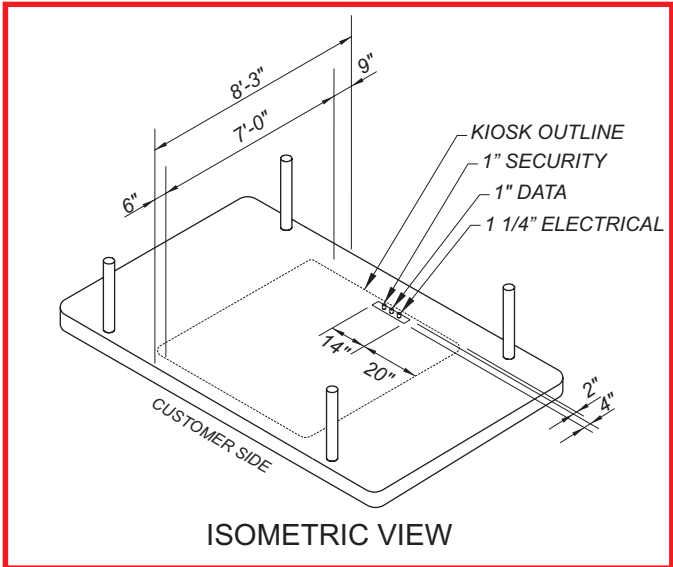

Options Shown:
20" Backlit Canopy with Round Corners

H100

7' x 7'
Drive-up Kiosk

Diebold
1073i
1073ix
1077ix
Opteva 740

Options Shown:
20" Backlit Canopy with Square Corners
Custom Digitally Printed Signs

Standard Features:
Unitized Steel Construction
Automotive Paint with High Gloss Clear Coat Finish
Auto switch Heat & Cool
Prewired Electrical System
Secure Service Environment

STANDARD CANOPY CLEARANCE 8'-2" TO 8'-6"