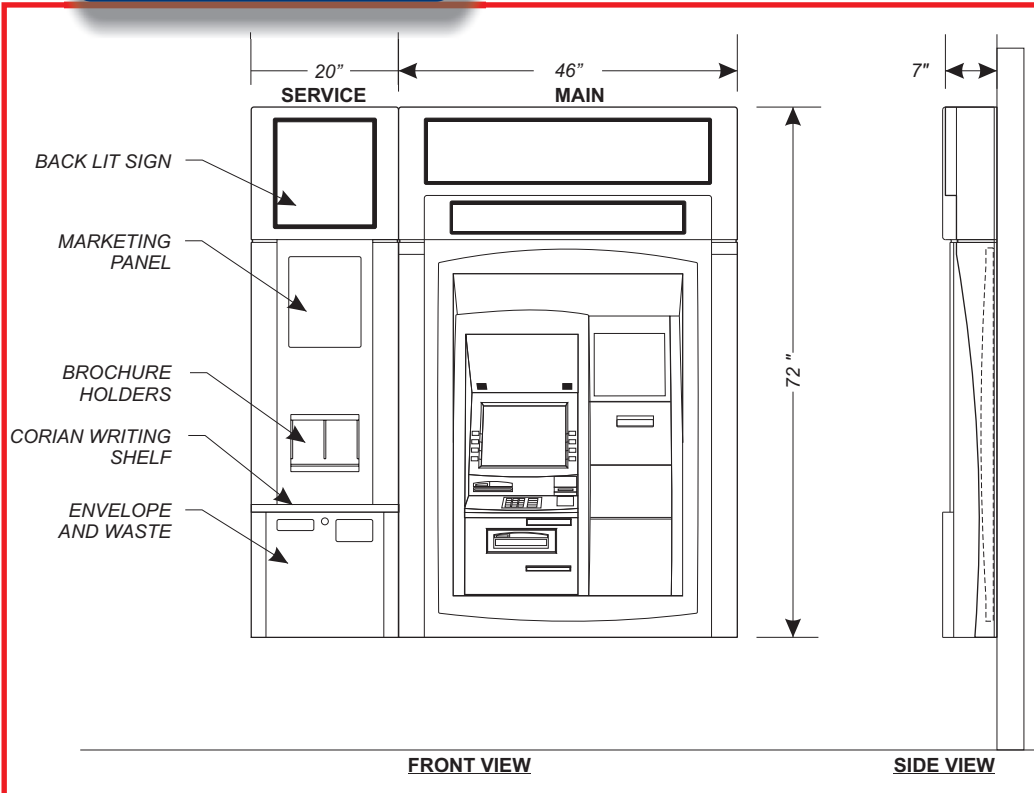

F6160

Walk-up/Drive-up
Fiberglass Surround

- Diebold
- 1062ix
- (without ad light)
- 1064i
- 1071ix
- 1072i
- 1072ix
- 1073i
- 1073ix
- 1077ix
- Opteva 500
- Opteva 520
- (without ad light)
- Opteva 522
- Opteva 560
- Opteva 562
- Opteva 720
- (without ad light)
- Opteva 740
- Opteva 760

Service Module Features:
 Back Lit Sign
 Marketing Panel
 Corian Writing Counter
 Envelope Dispenser
 Waste Receptacle

Main Unit Features:
 Back Lit Sign
 Back Lit Logo Panel

NOTE: SURROUND ADDS 1/2" TO WALL THICKNESS
NOTE: SERVICE MODULE CAN BE INSTALLED ON LEFT OR RIGHT SIDE OF MAIN UNIT