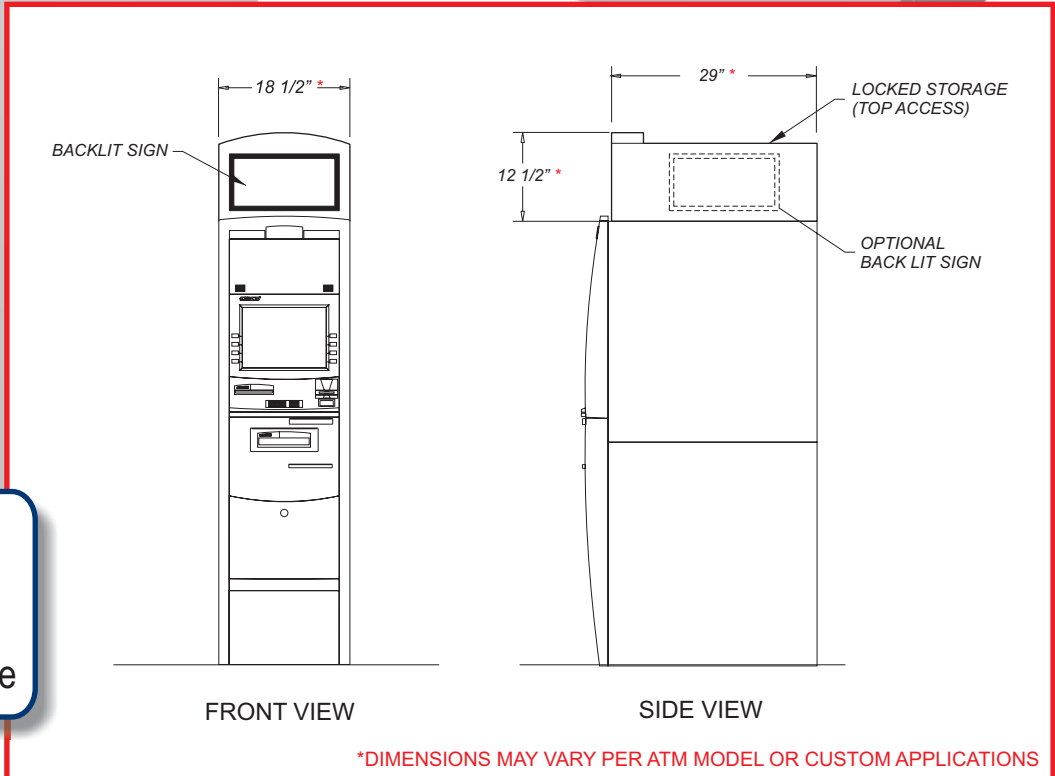

# B4306

Low Profile Sign Topper

Diebold

1062ix

Opteva 720

**Features:**  
Back lit Sign  
Locked Storage  
Custom Sizes Available