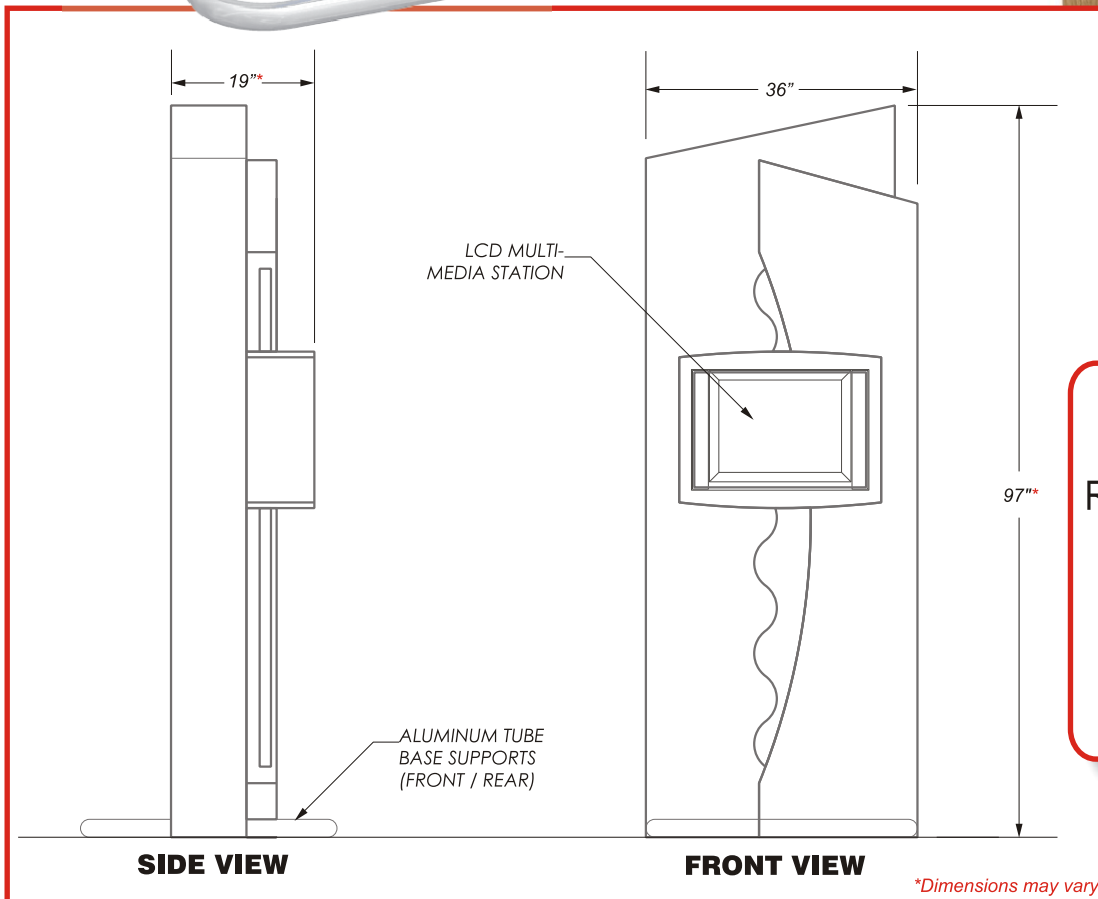

B2140

Contemporary Style
Video Display Kiosk

Standard Features:
Locking storage area
Ventilation fan
Monitor/Video Marketing area
Wide variety of colors,
laminated designs
& wood veneers

Available Options:
LCD/Video Monitor
Recessed Keyboard area
Keyboard
CPU
Custom signage
Can customize to meet your needs